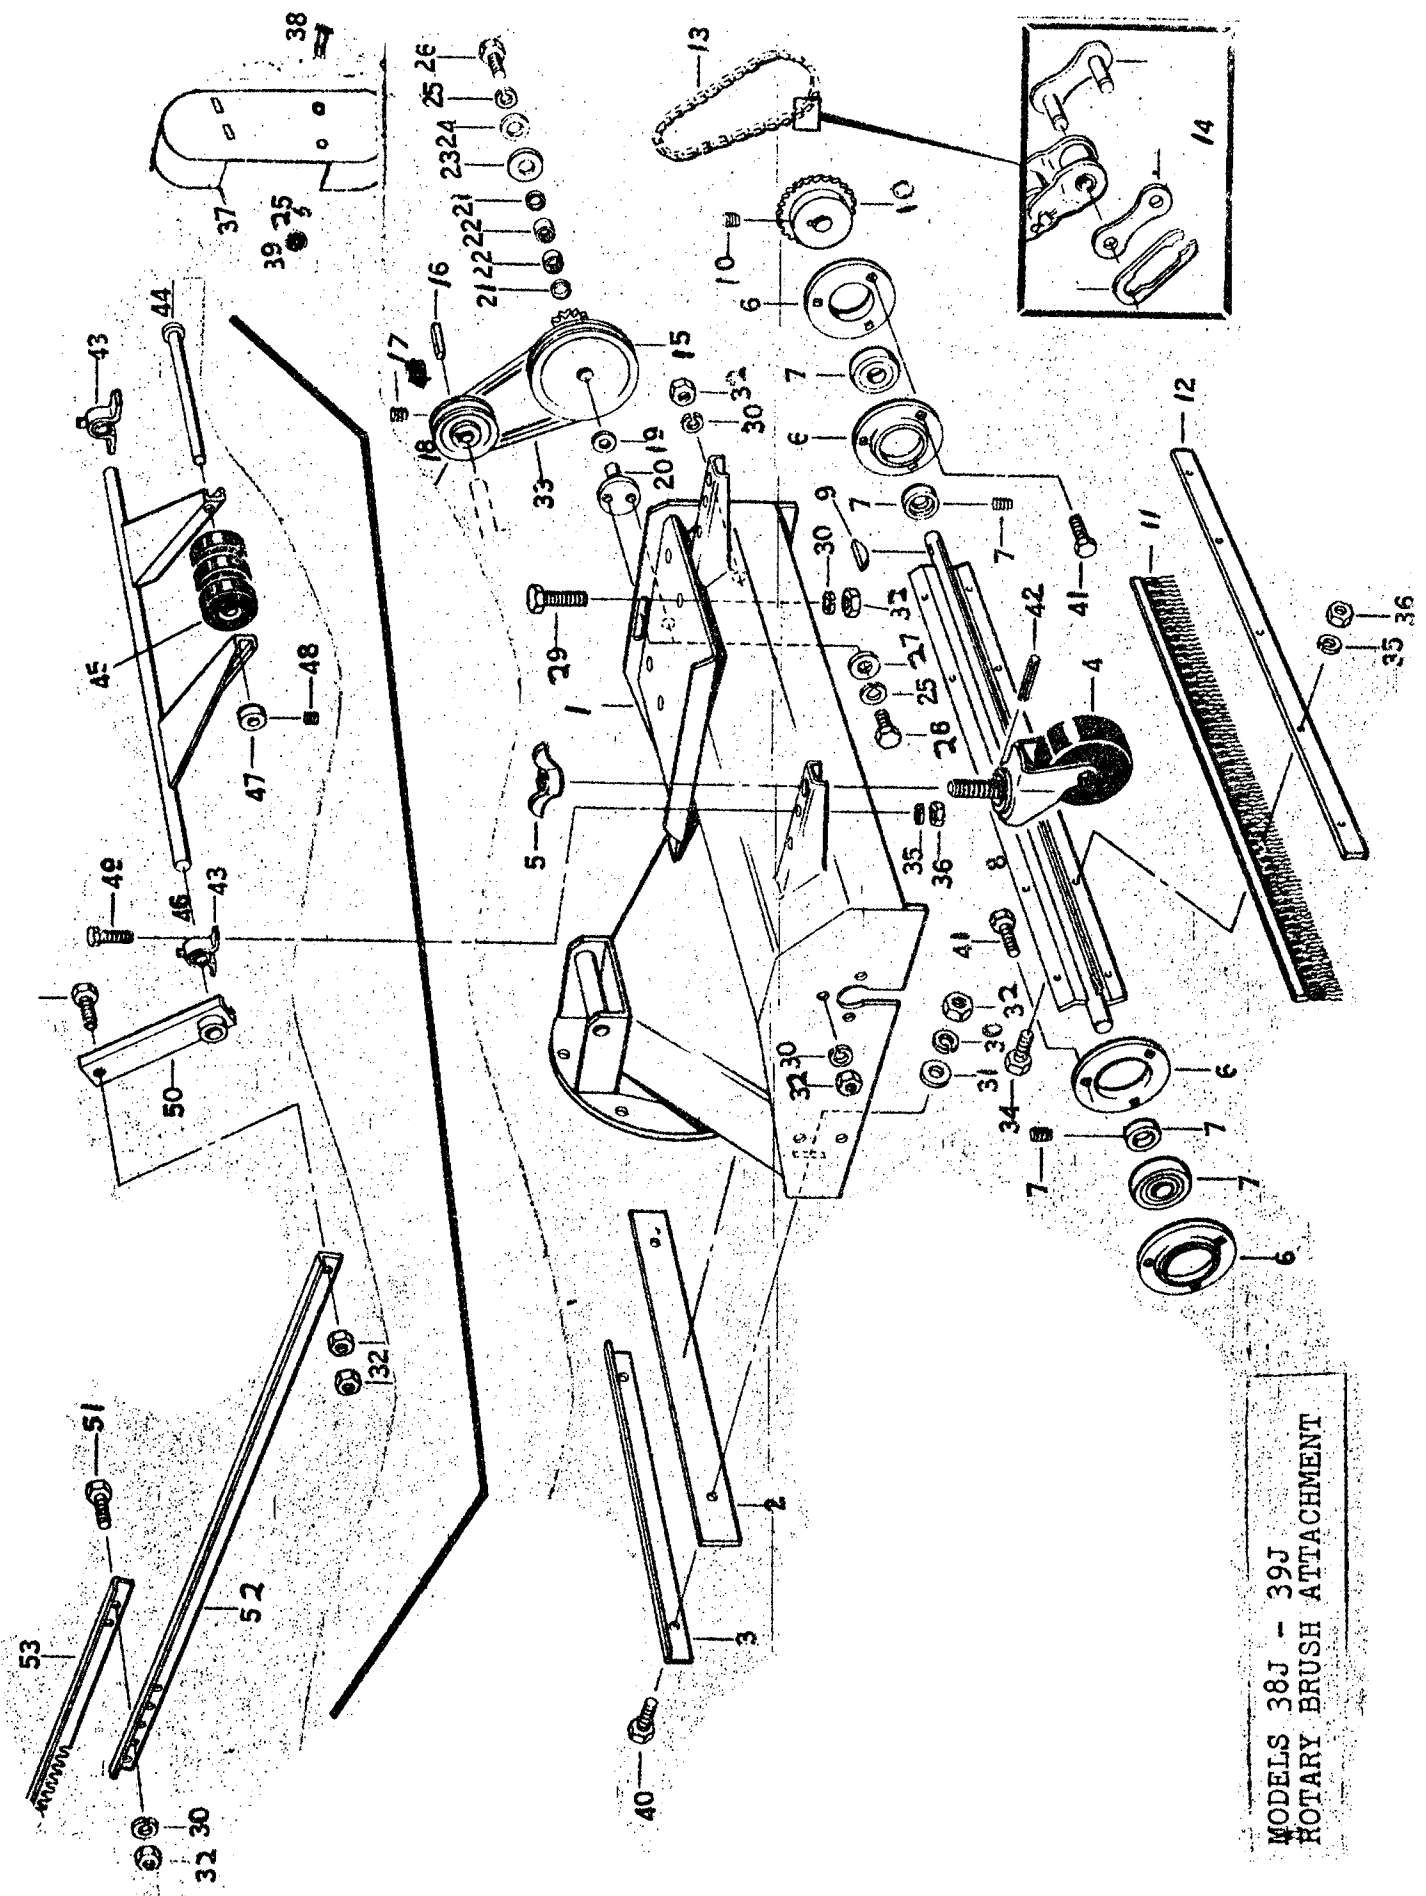

PARTS LIST NO. 5704

<u>REF.</u> <u>NO.</u>	<u>PARTS</u> <u>NO.</u>	<u>DESCRIPTION</u>	<u>38J</u>	<u>39J</u>
49	31050	1/4" x 2" Bolt Hex Head	4	4
50	23033	Lifter Arm	1	1
51	31031	Bolt 5/16" x 3/4" Hex Head	2	2
52	23024	Lower Lifter Handle	1	
52A	23024	Lower Lifter Handle		1
53	23023	Upper Lifter Handle	1	
53A	23025	Upper Lifter Handle		1
54	31104	Rubber Handle	1	1
	39000	3 H.P. B&S Engine		

MODELS 38J - 39J
ROTARY BRUSH ATTACHMENT