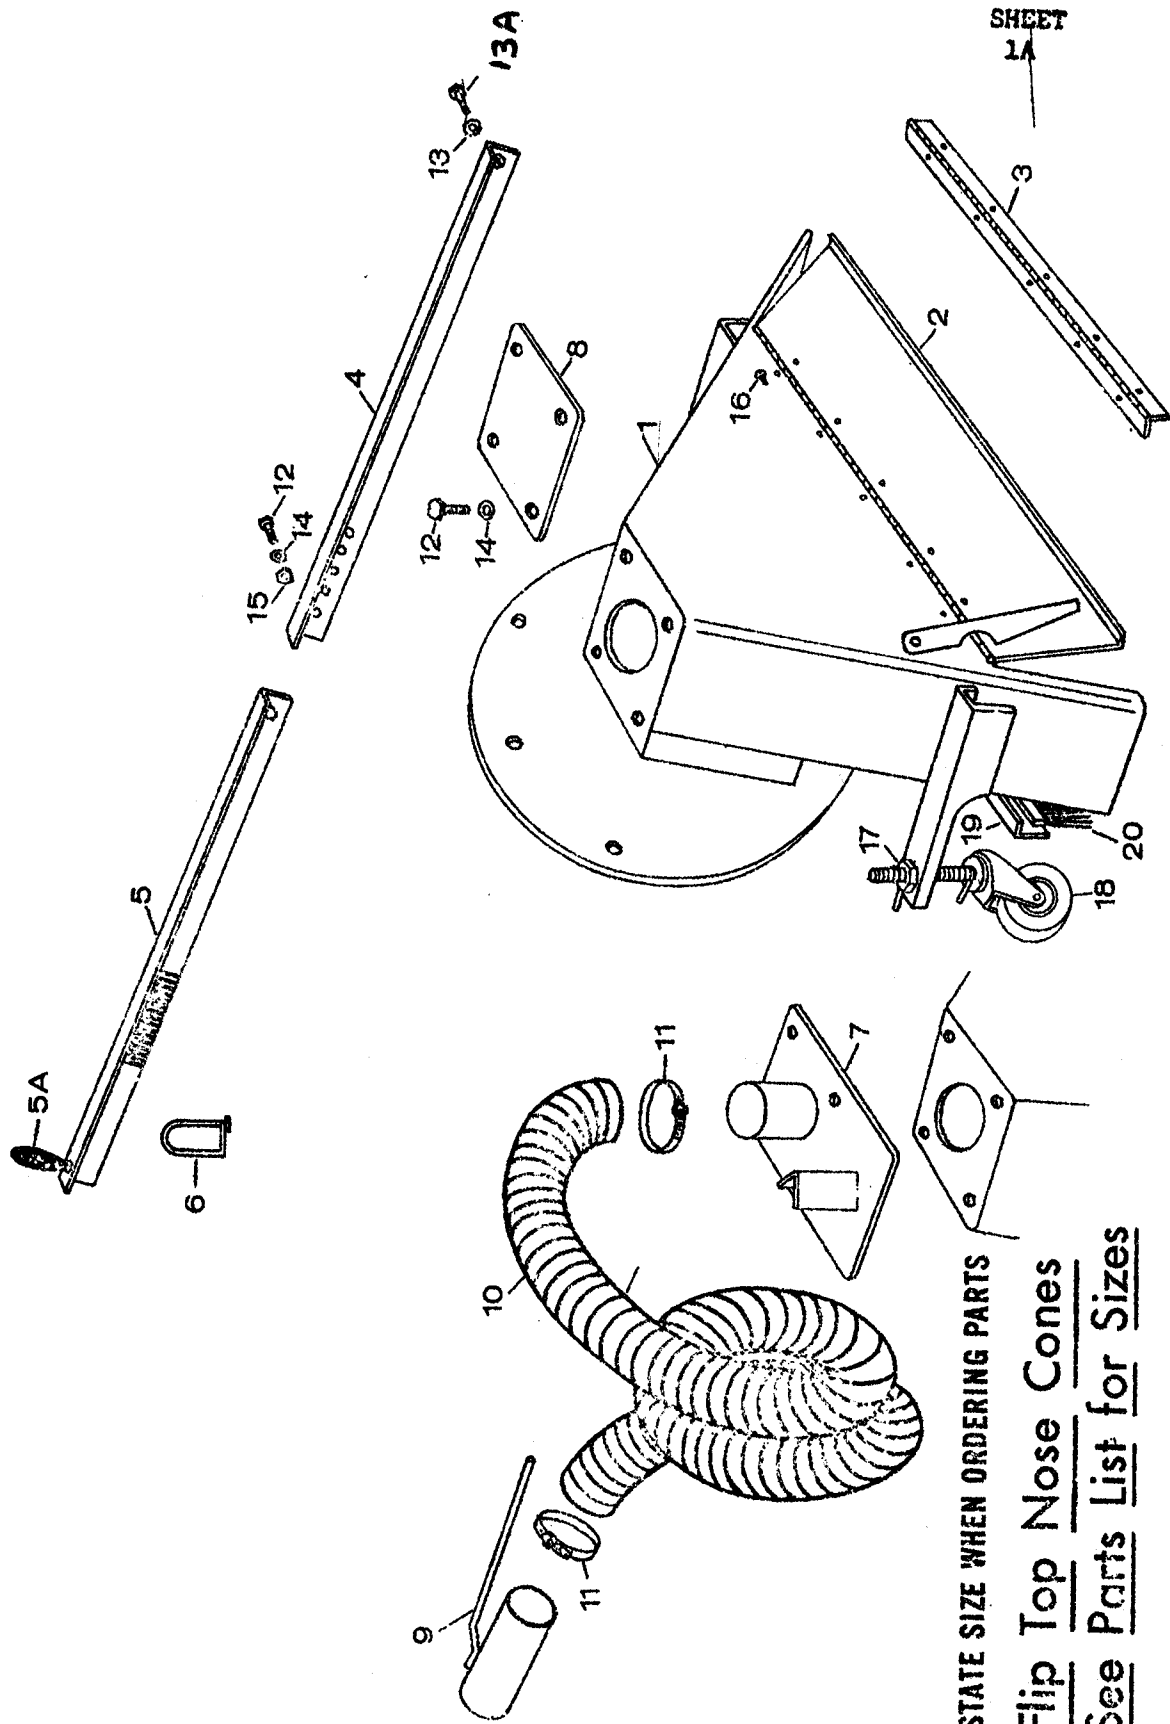

## PARTS LIST NO. 5717

FLIP-TOP  
NOSE CONES

REF. NO.	ITEM NO.	DESCRIPTION	FLIP-TOP NOSE CONES	
			SF36	SF42
1	27046	SF36 Nose Cone less Door, Wheels, Brush	1	
1	27047	SF42 Nose Cone less Door, Wheels, Brush		1
2	27048	Adjustable Door less Hinge	1	
2	27049	Adjustable Door less Hinge		1
3	27044	Hinge for SF36	1	
3	27050	Hinge for SF42		1
4	23024	Lower Adjuster Bar	1	1
5	23025	Upper Adjuster Bar	1	1
5A	31104	Rubber Grip	1	1
6	31101	"U" Type Holder	1	1
7	20139	Intake Flange and Holder 3"	1	1
7	20140	Intake Flange and Holder 4"	1	1
7	20141	Intake Flange and Holder 5"	1	1
7	20142	Intake Flange and Holder 6"	1	1
8	27057	Cover Plate	1	1
9	20144	Intake Nozzle 3"	1	1
9	20145	Intake Nozzle 4"	1	1
9	20146	Intake Nozzle 5"	1	1
9	20147	Intake Nozzle 6"	1	1
10	34001	Intake Hose 3" x 10'	1	1
10	34002	Intake Hose 4" x 10'	1	1
10	34003	Intake Hose 5" x 10'	1	1
10	34004	Intake Hose 6" x 10'	1	1
11	34010	Hose Clamps 3"	2	2
11	34011	Hose Clamps 4:	2	2
11	34012	Hose Clamps 5"	2	2
11	34013	Hose Clamps 6"	2	2
12	31031	5/10 x 3/4" Hex Bolt	6	6
13	31098	1/4" Lock Nut	1	1
13A	31099	1/4" x 5/8" Hex Bolt	1	1
14	31003	5/16" Lock Washer	6	6
15	31004	5/16" Hex Nut	2	2
16	31100	Rivets 3/16"	12	12
17	31061	Wing Nut - 1"	2	2
18	33024	Castor Wheel 5"	2	2
19	27030	Brush Holder SF36	1	
19	27031	Brush Holder SF42		1
20	27027	Brush SF36	1	
20	27028	Brush SF42		1

STATE SIZE WHEN ORDERING PARTS  
Flip Top Nose Cone  
See Parts List for Sizes