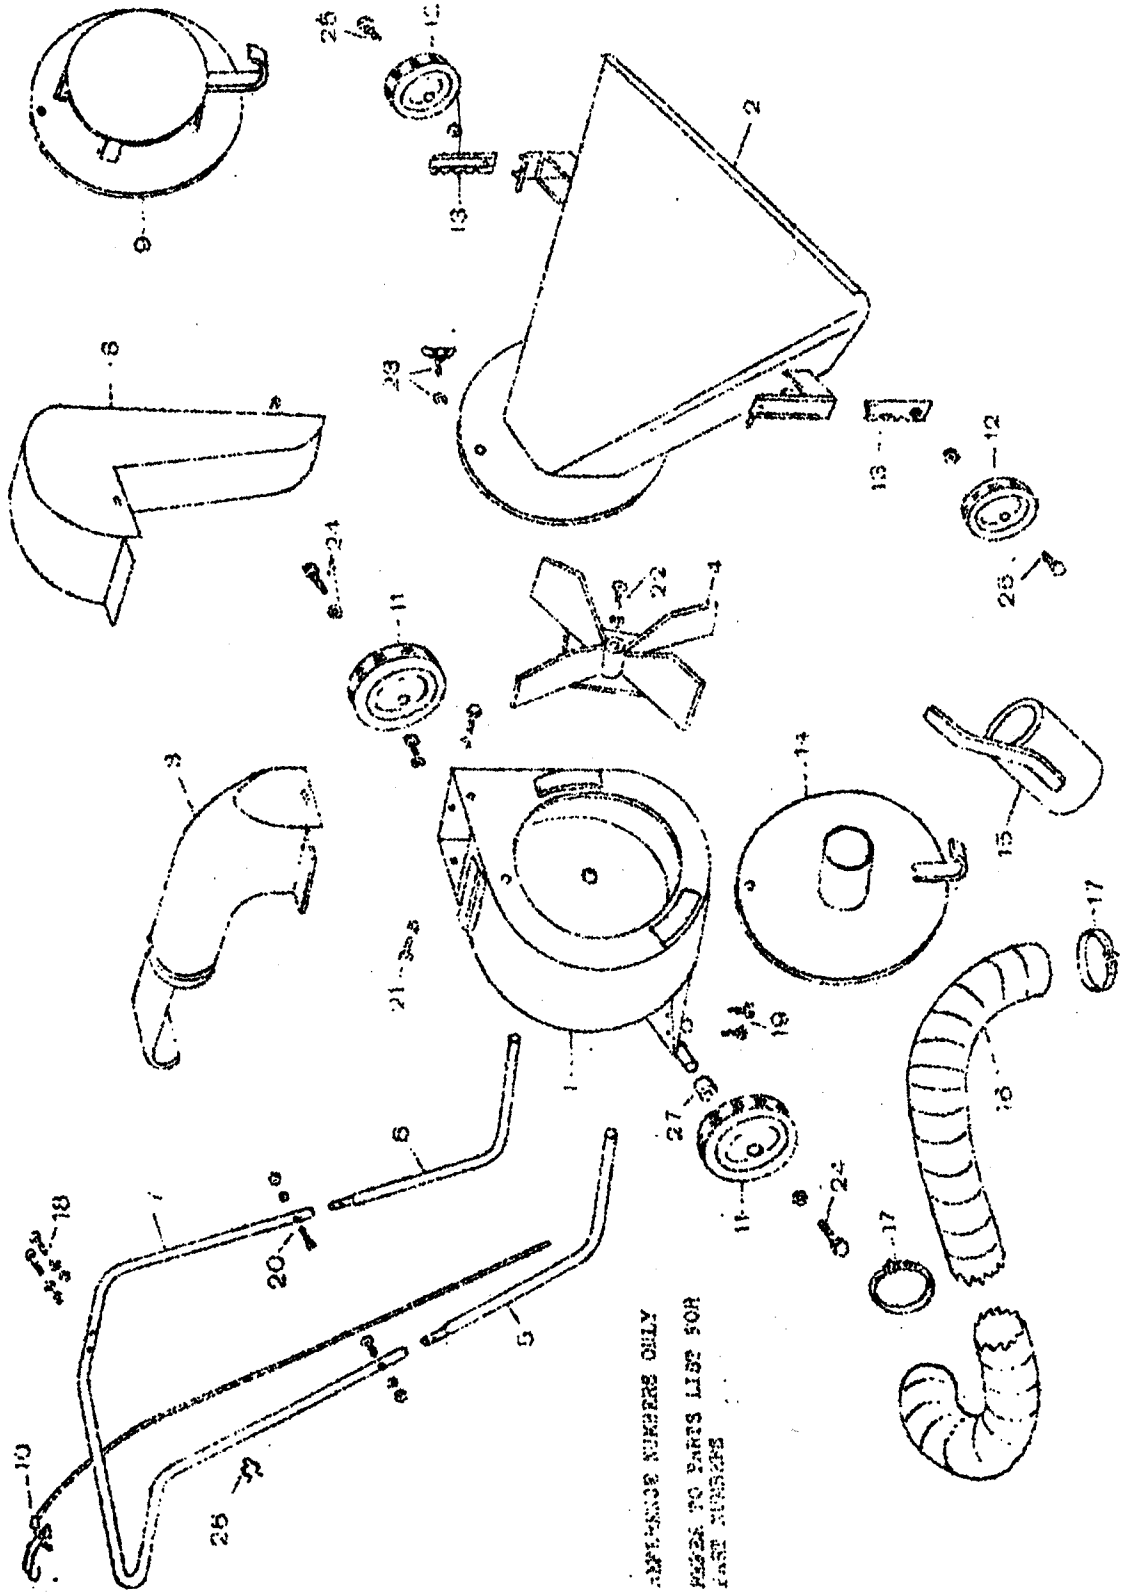

PART LIST NO. 5707

MODEL 33

<u>REF. NO.</u>	<u>PARTS NO.</u>	<u>DESCRIPTION</u>	<u>NO. OF PCS.</u>
1	10004	Blower and Engine Base	1
2	27014	Junior Nose Cone	1
3	24504	Exhaust Elbow	1
4	21508	Impeller	1
5	23034	Lower Right Handle	1
6	23035	Lower Left Handle	1
7	23005	Upper Handle	1
8	24505	Blo Nozzle	1
9	20102	Front Baffle Plate	1
10	35002	Throttle Control	1
11	33013	Wheel 10" x 1.75 Semi-pneu.	2
12	33017	Wheel 6" x 1.50 Semi-pneu.	2
13	33018	Axle Assembly Left	1
13	33018	Axle Assembly Right	1
14	20116	Intake Flange	1
15	20145	Intake Nozzle	1
16	34002	Intake Hose - 4" Diameter	1
17	34011	Hose Clamps - 4" Diameter	2
18	31010	Bolt, 10 - 24 x 1 1/4" Lockwasher & Nut	2
19	31016	Bolt, 5/16" - 18 x 5/8"	4
20	31051	Bolt, 5/16" - 18 x 1 1/2" Lockwasher and Acorn Nut	2
21	31016	Bolt, 5/16" - 18 x 5/8"	3
22	31018	Allen Screw 5/16" - 18 x 1 1/4" & Lockwasher	1
23	31026	Bolt, 5/16" - 18 x 5/8" (T Bolt)	1
24	31053	Bolt, 1/2" - 13 x 2 3/4" & Lock Nut	2
25	31052	Bolt, 3/8" - 16 x 2" & Lock Nut	2
26	31007	Throttle Clips	2
27	33019	Blower Wheel Spacer	2
28	33020	17 3/4" Axle	1
	120	Dust Control Bag	1
	39000	3 H.P. B&S Engine	

GIANT-VAC ESTATE LINE MODELS

REFERENCE NUMBERS ONLY
 REFER TO PARTS LIST FOR
 LAST NUMBER