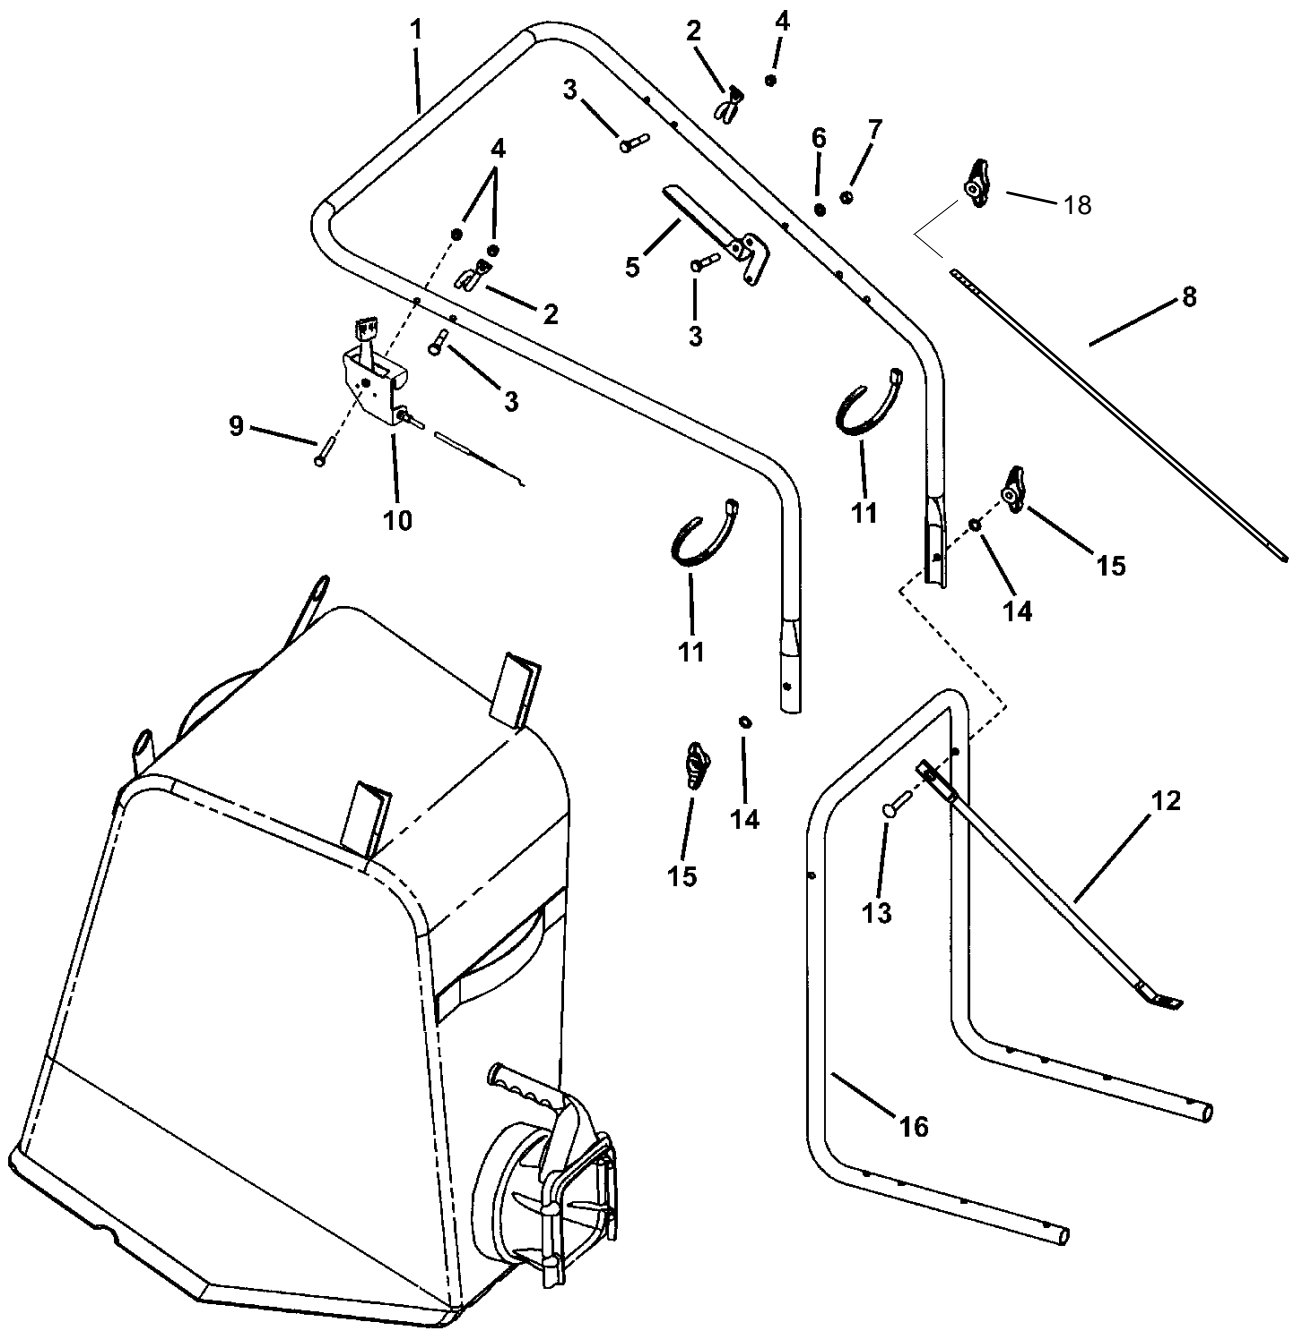

17 BAG ASSEMBLY
 NOTE: BAG COMPONENTS
 ARE NOT SOLD SEPARATELY.

HANGLES, CONTROLS, BAG

Item	Part No	Qty	Description	Note
1	7075801	1	HANDLE, Upper	<i>Was ASSY 7058669 Included Foam Grip, Part No. 26216</i>
2	7022779	2	GUIDE, Pull Rope	
3	7079577	3	SCREW, 1/4-20 x 1-1/2" Hex Head Cap, GR5	
4	7076978	5	NUT, 1/4-20 Hex Nyloc	
5	7075800	1	HANDLE, Height Adjust	
6	7091315	1	WASHER, 5/16" Split Lock	
7	7091511	1	NUT, 5/16-18 Hex, GR5 or B	
8	3092638	1	Rod, Height Adjustment	
9	7090505	1	SCREW, 1/4-20 x 2" Hex Head Cap, GR5	
10	7075838	1	CABLE, Throttle, B&S	
11	7012080	3	CABLE TIE, 7"	
12	7075891	2	BRACE, Handle	
13	7091930	2	BOLT, 5/16-18 x 2" Square Neck Carriage, GR5	
14	7090391	2	WASHER, 5/16" Internal Tooth Lock	
15	7035744	2	KNOB, 5/16-18 Wing (Black)	
16	7075803	1	HANDLE, Lower	
17	7058942	1	* ASSEMBLY, Vacuum Bag	<i>Includes 7075805, 7075837 & 7075918</i>
18	071294	1	KNOB (Black)	