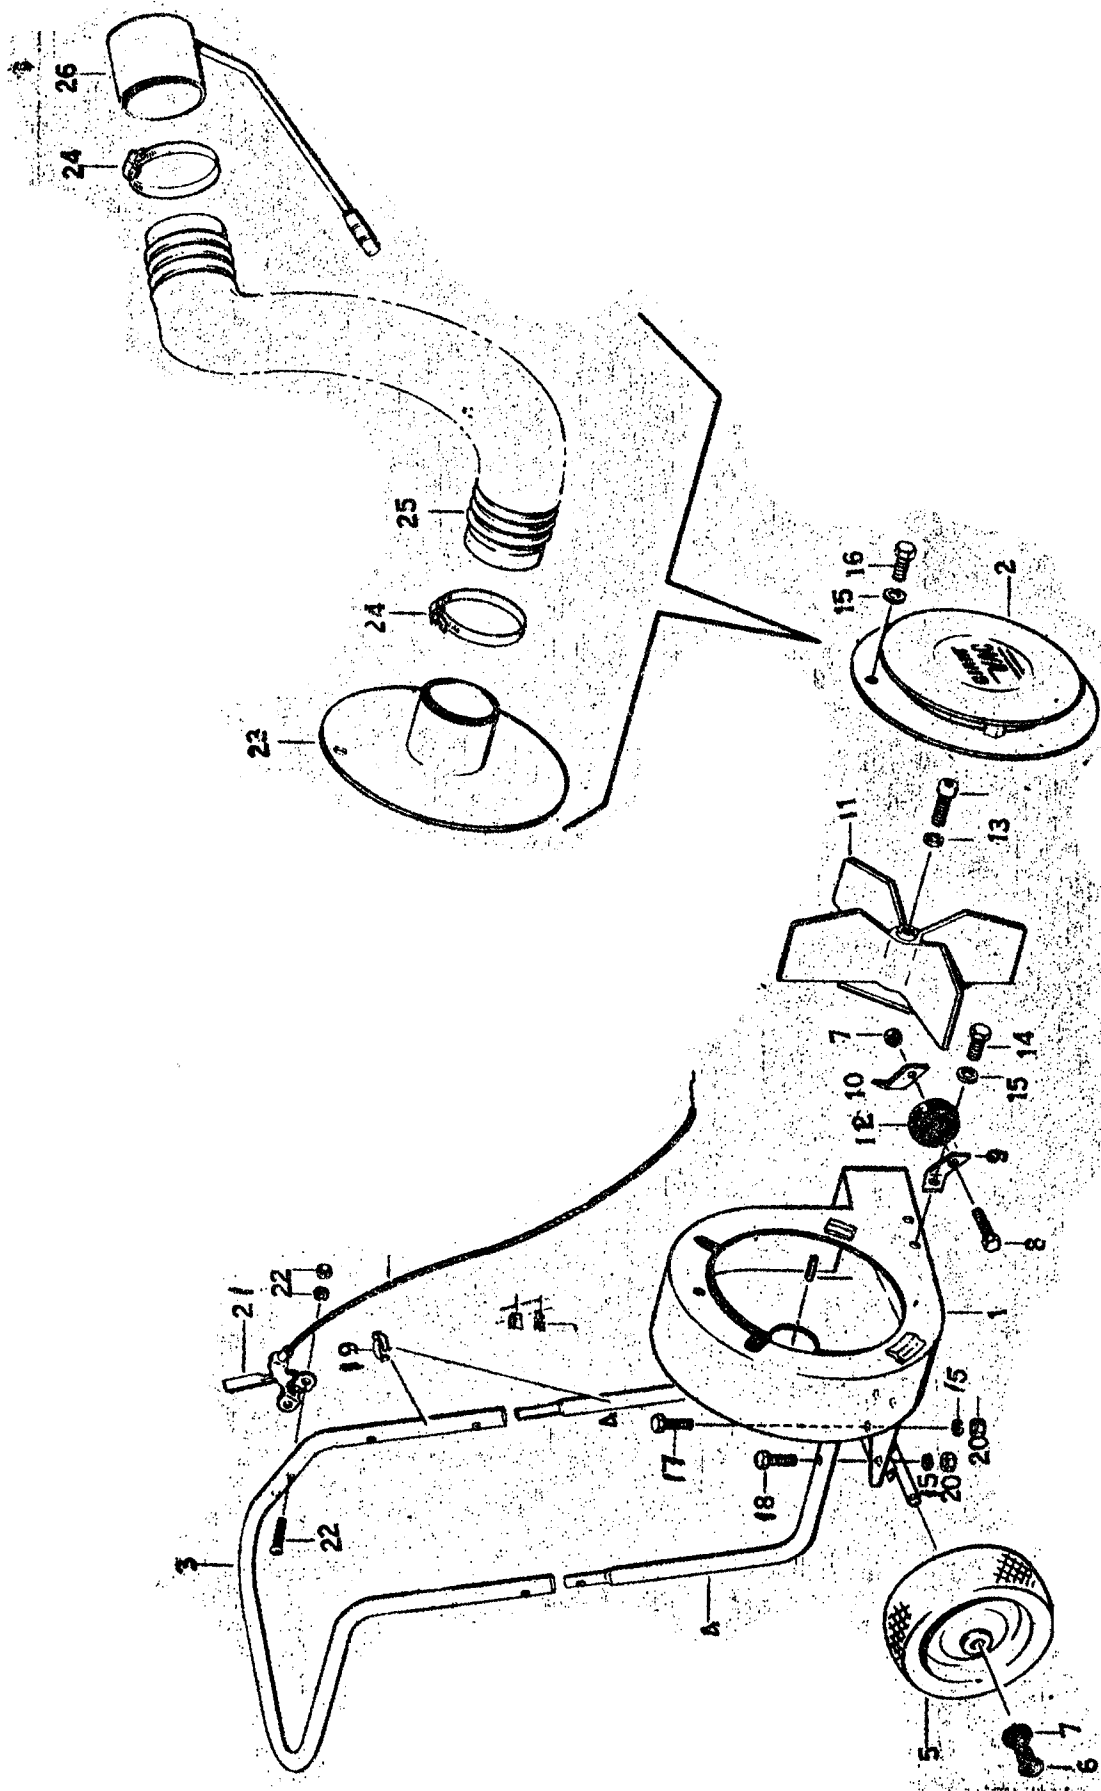

PARTS LIST NO. 5703

REF. NO.	PART NO.	DESCRIPTION	GIANT-BLO MODEL 31
1	10001	Engine Base and Blower Housing	1
2	20100	Front Baffle Plate	1
3	23008	Upper Handle	1
4	23002	Lower Handle	2
5	33013	Wheel 10 x 1.750 Semi-pneumatic	2
6	31025	Bolt 1/2" x 3" Hex Head	2
7	31012	1/2" Jam Nut*	3
8	31011	Bolt 1/2" x 2 1/4" Hex Head*	1
9	33005	Rub Plate Right Side*	1
10	33006	Rub Plate Left Side*	1
12	33004	Castor Wheel*	1
	NOTE:*	*items denote the complete castor assembly When ordering all*parts use No. 33002	
11	21508	Impeller	1
12A	33003	Rub Plate with 6" Castor Wheel	1
13	31018	Impeller Bolt 5/16 x 24 x 1 1/2" w/lockwasher and Key	1
14	31016	Bolt 5/16" x 5/8"	2
15	31003	5/16" Lockwashers	13
16	31017	Bolt 5/16" x 1/2"	1
17	31006	Bolt 5/16" x 1 1/2"	4
18	31005	Bolt 5/16" x 1 1/4"	6
19	31007	Throttle Clip	1
20	31004	5/16" Nuts	10
21	35001	Throttle Control	1
22	31010	Bolt 10-24 x 1 1/4" w/Lockwasher & Nuts	2
23	20105	Intake Flange 4" x 13"	1
24	34011	Hose Clamps 4"	2
25	34002	Intake Hose 4" x 10'	1
26	20145	Intake Nozzle 4"	1
	39000	3 H.P. B&S Engine	

MODEL 31
GIANT-BLO